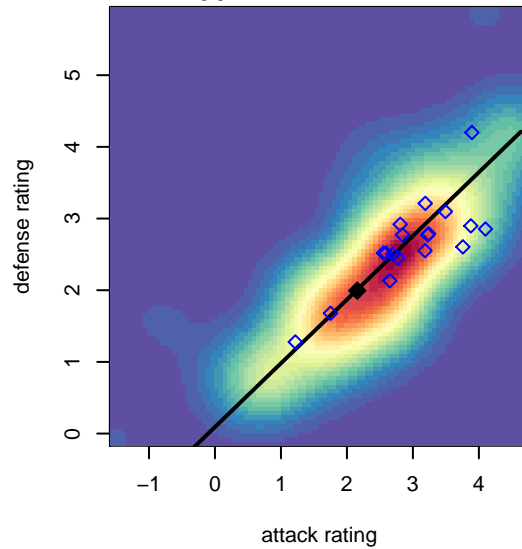

**attack and defense rating
relative to others at age
and all opponents in last 13 months**