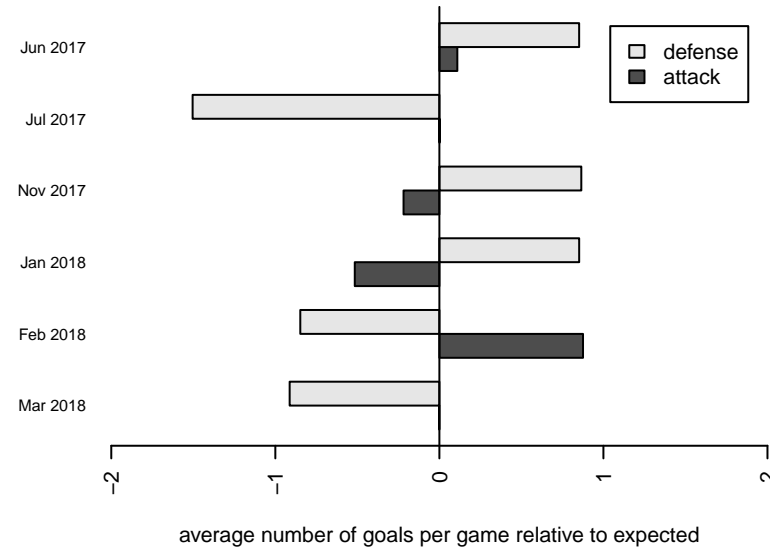

Performance relative to 13 month average