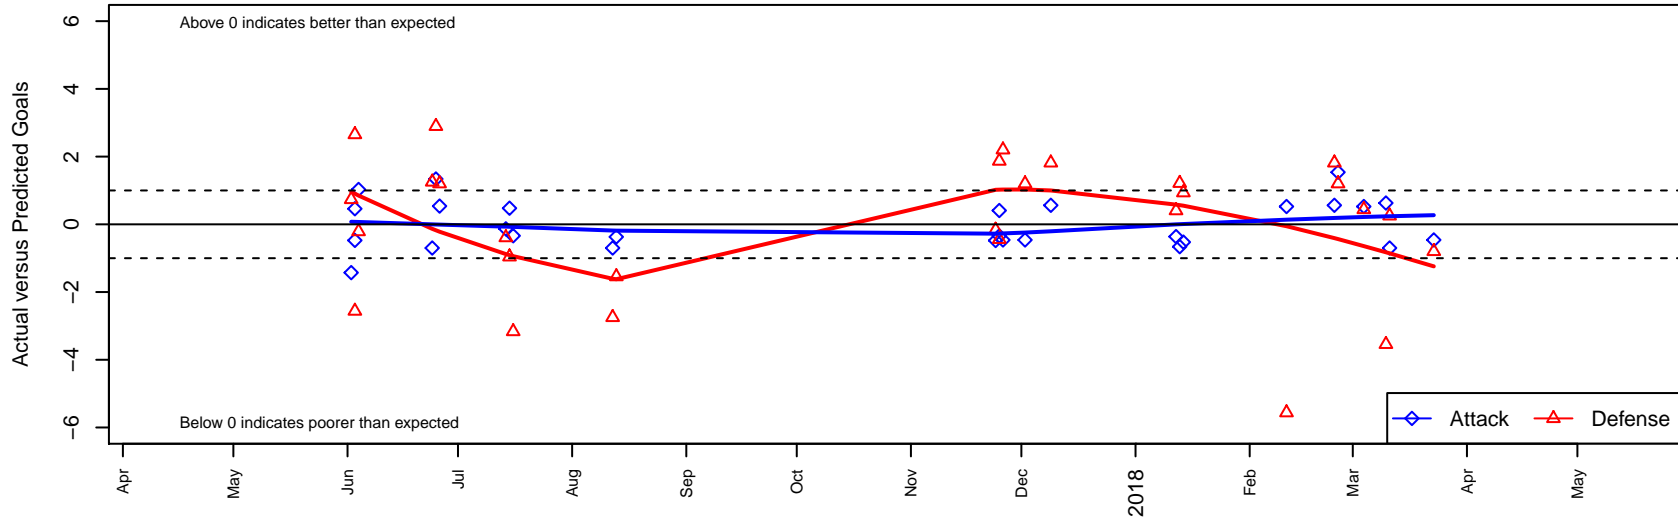

FPSC Fury Black G01

Franklin Pierce SC
 Tacoma, WA
 G01 total strength=1399
 attack=8.64 defense=7.34
 fall league = PSPL WNPL U17

alt names used:
 WPFC Fury Black G01
 WPFC Fury G01 Black
 WPFC Fury G01 Black
 FPSC Fury G01 Black

Venues played:
 2017 Showcase of Champions U17
 2017 US Club Regionals G01
 2017 Nike Crossfire Challenge Super Group U'
 2017 PSPL WNPL U17
 2017 AstroTurf Showcase GU17 A, B & C
 2017 PacNW Winter Classic Premier 2 G01
 2017 WA Cup Gold Division

FPSC Fury Black G01
 Dots are actual minus expected GF (blue circles) and GA (red triangles).
 Blue line is smoothed change in attack strength. Red is smoothed change in defense strength.

**attack and defense variance (black dot)
relative to other teams
and top 10 in region**