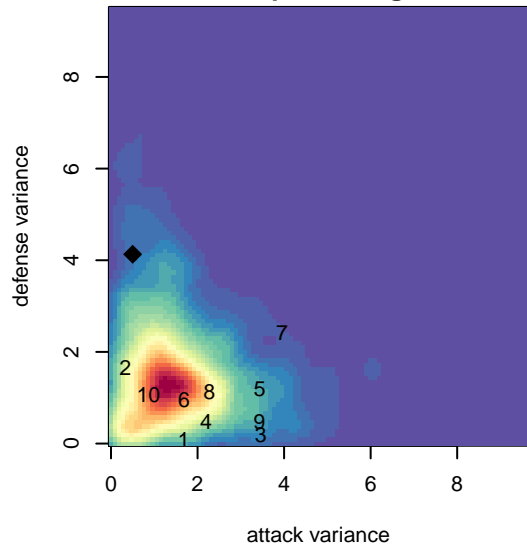

FPSC Fury Black G01

Franklin Pierce SC
 Tacoma, WA
 G01 total strength=1399
 attack=8.64 defense=7.34
 fall league = PSPL WNPL U17

alt names used:
 WPFC Fury Black G01
 WPFC Fury G01 Black
 WPFC Fury G01 Black
 FPSC Fury G01 Black

FPSC Fury Black G01
 Dots are actual minus expected GF (blue circles) and GA (red triangles).
 Blue line is smoothed change in attack strength. Red is smoothed change in defense strength.

**attack and defense variance (black dot)
relative to other teams
and top 10 in region**