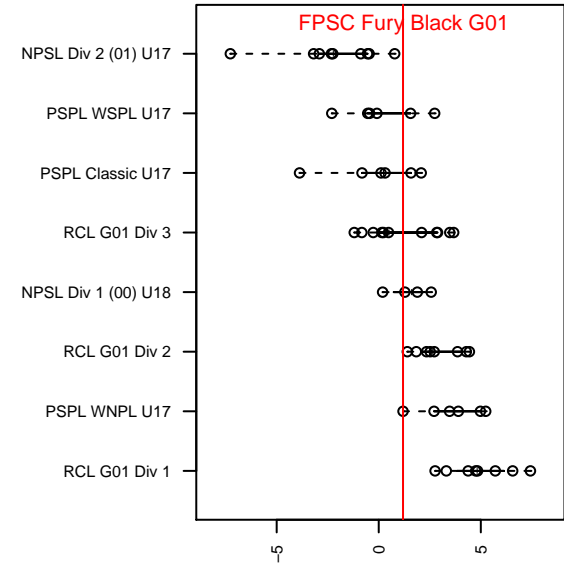

**attack and defense rating
relative to others at age
and all opponents in last 13 months**